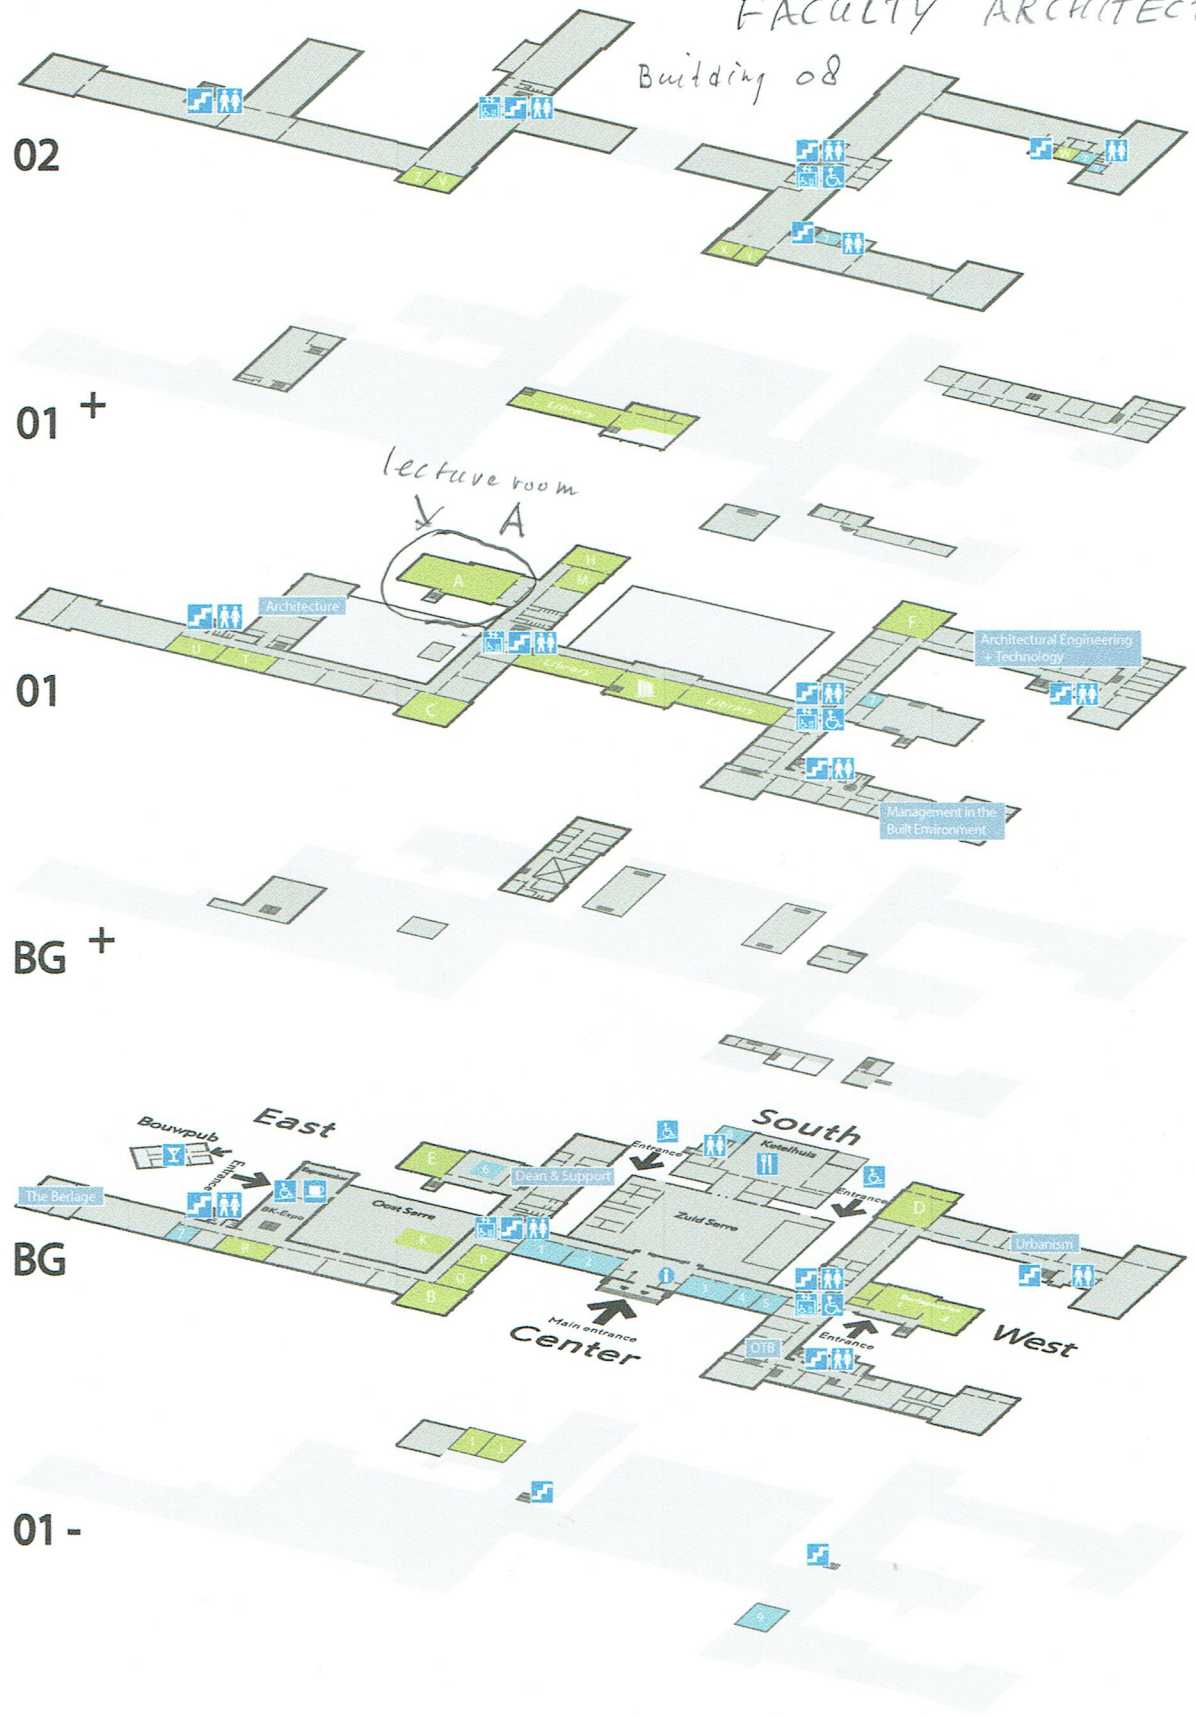

FACULTY ARCHITECTURE

Building 08

	Printshop		Service Desk		Library		Lecture room F		Lecture room R
	Waltman's Bouwshop		Restaurant Ketelhuis		Berlage zaal 1		Lecture room H		Lecture room T
	Stylos		Espresso Bar Sterk		Berlage zaal 2		Lecture room I		Lecture room U
	@-Hok		Bouwpub		Lecture room A		Lecture room J		Lecture room V
	FSR / B_Nieuis		Toilet		Lecture room B		Lecture room K		Lecture room W
	Student affairs		Disabled toilet		Lecture room C		Lecture room L		Lecture room X
	+ International office		Disabled elevator		Lecture room D		Lecture room M		Lecture room Y
	Msc-student association		Disabled entrance		Lecture room E		Lecture room N		Lecture room Z