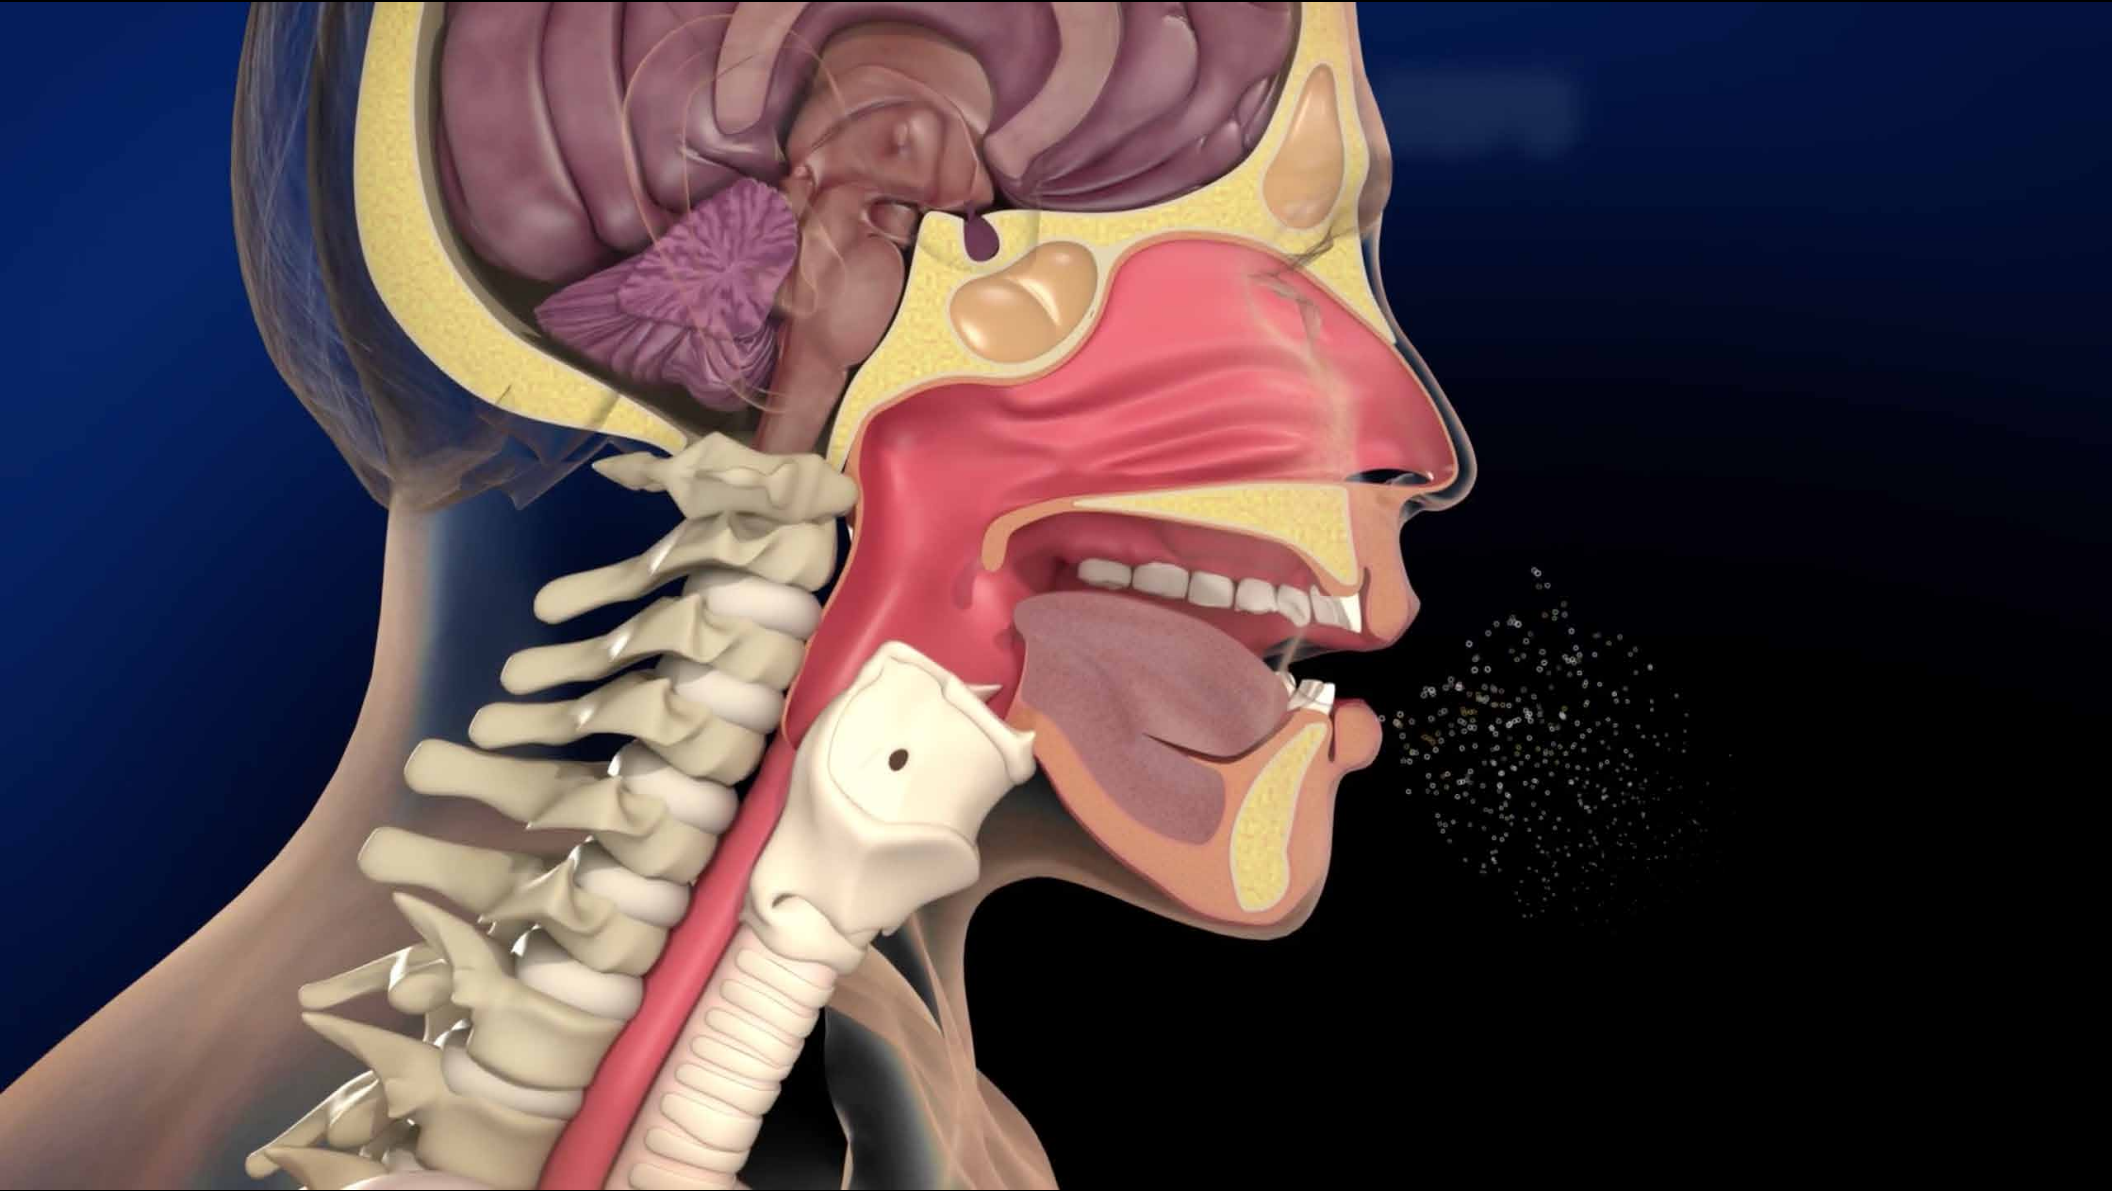

BEELDENFABRIEK

SCALING IS ON

01:42

HD

Bronchoconstriction

01:49

HD

+ Use of already processed materials: