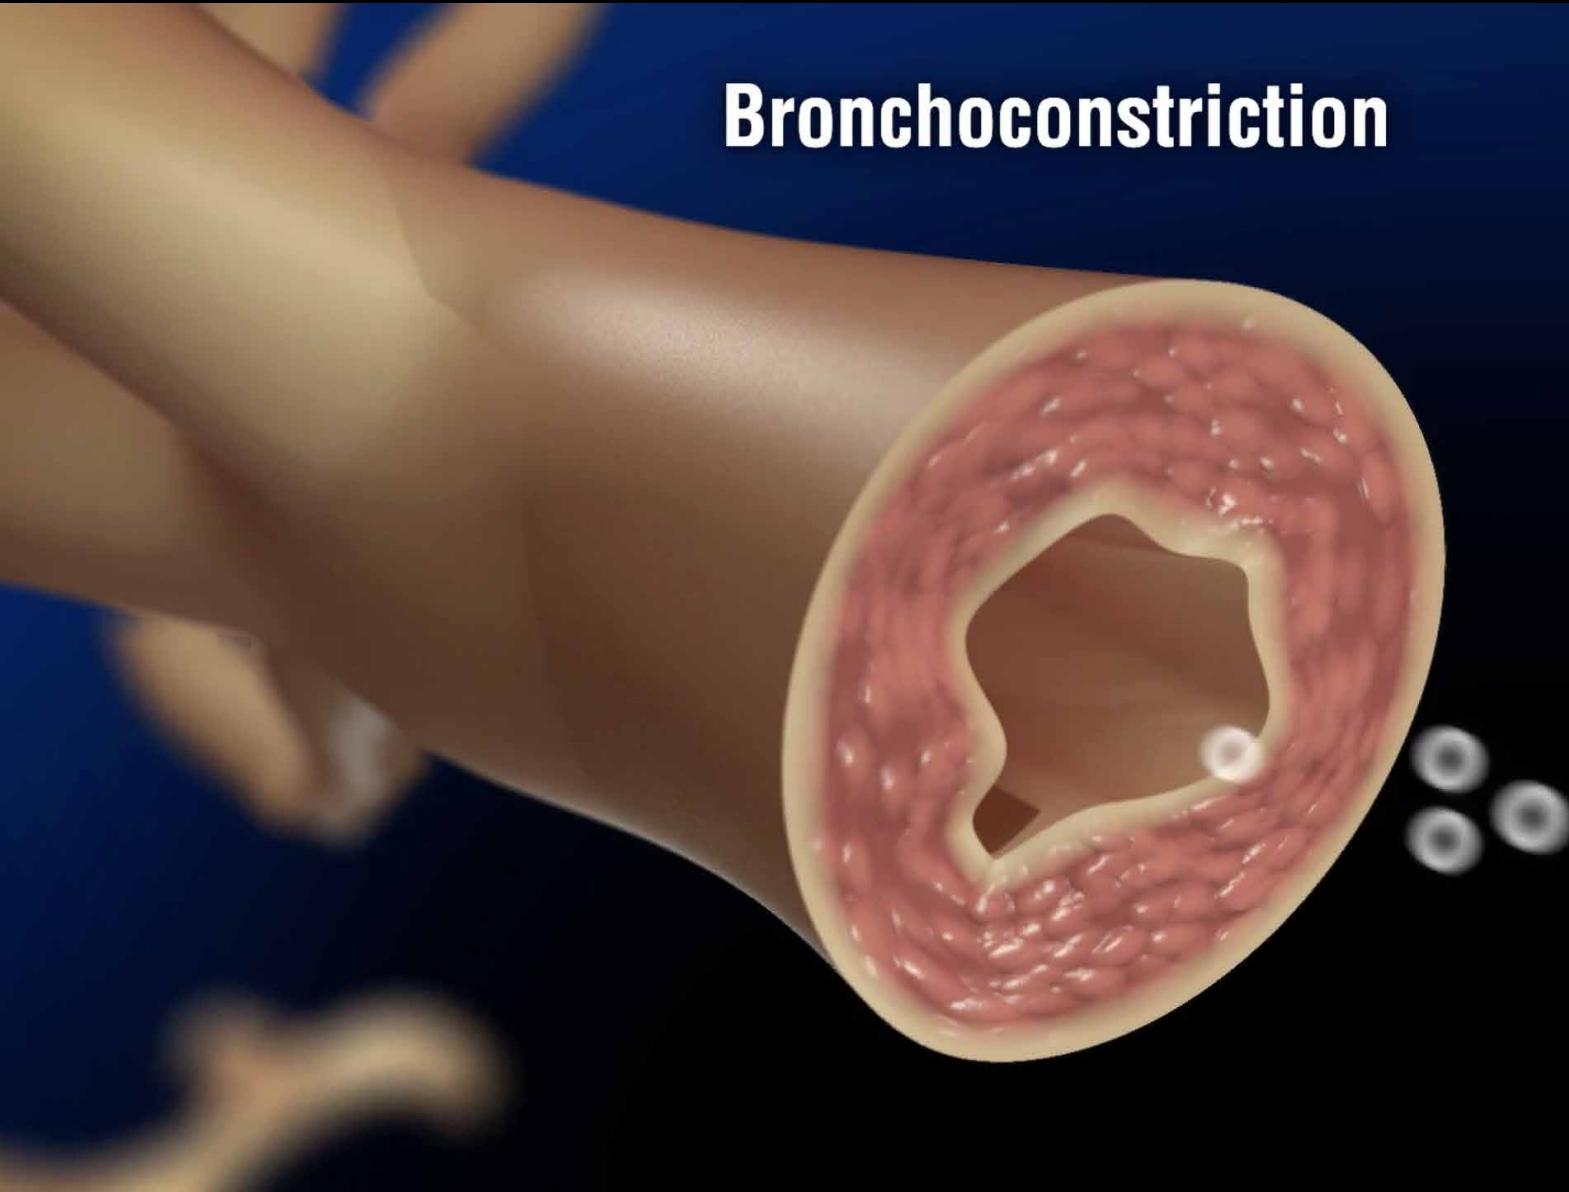

BEELDENFABRIEK

SCALING IS ON

01:42

HD

Bronchoconstriction

01:49

HD

+ Use of already processed materials: