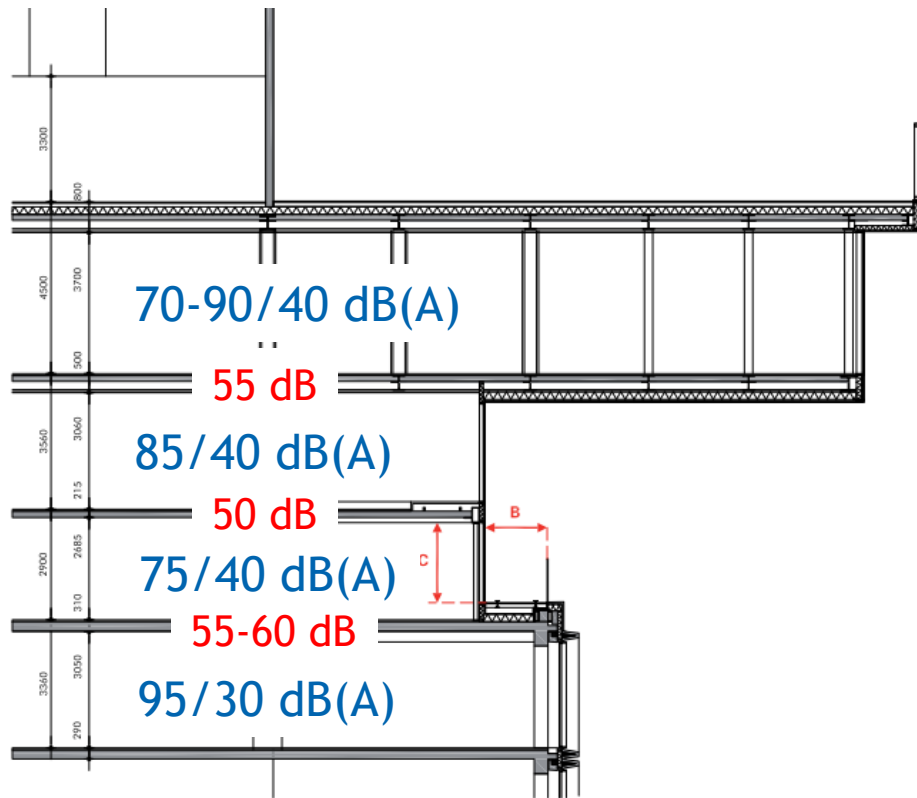

Gym

Toren

Comflor 100 +
vrijhangend
geluidsisolerend
plafond

Panorama deck

Revolving
restaurant

Members club

Sky villa

Geluiduitstraling