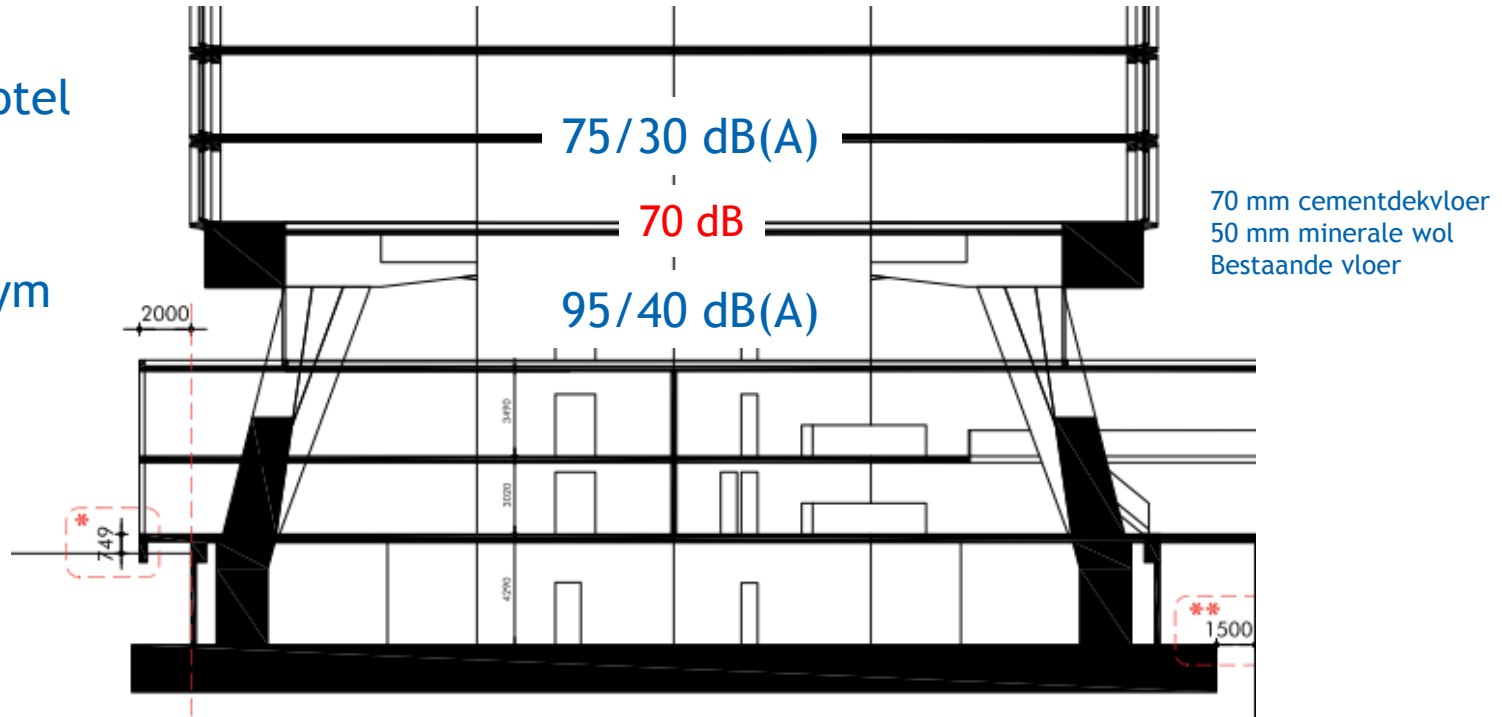

Gym

Toren

Comflor 100 +
vrijhangend
geluidsisolerend
plafond

Panorama deck

Revolving
restaurant

Members club

Sky villa

Geluiduitstraling