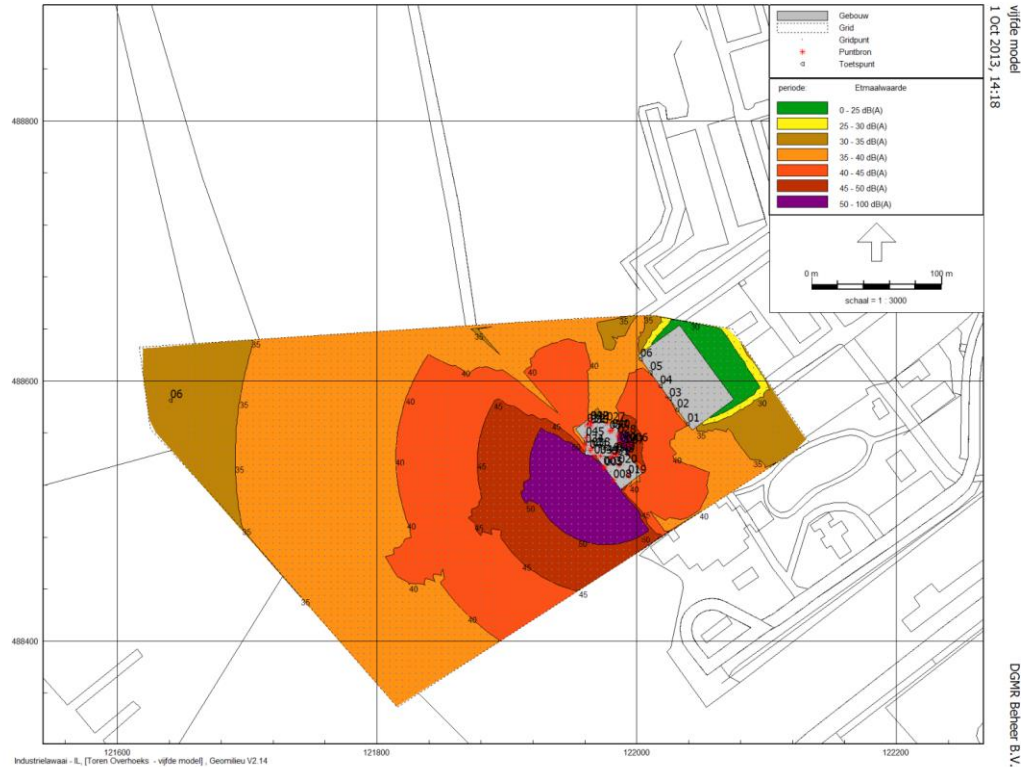

Gym

Toren

Comflor 100 +
vrijhangend
geluidsisolerend
plafond

Panorama deck

Revolving
restaurant

Members club

Sky villa

Geluiduitstraling